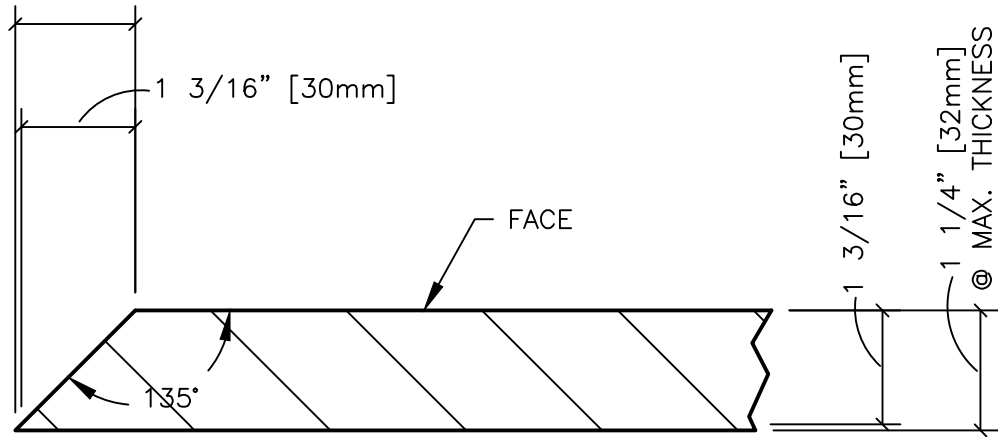

1 1/4" [32mm]
© MAX. THICKNESS

DA

INSIDE 45° MITER

DESCRIPTION:

DA MITER INSIDE 45- 30mm

SCALE:

6" = 1'-0"

DRAWN BY: