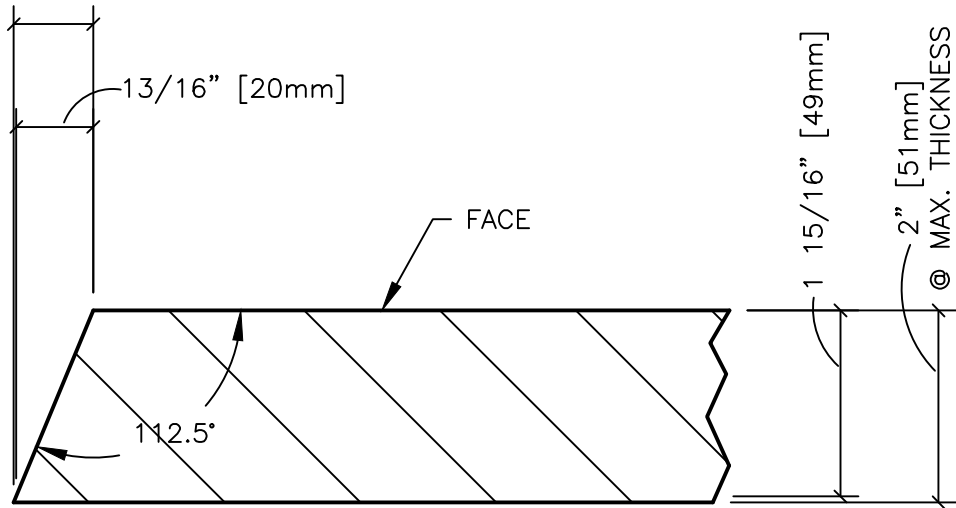

13/16" [21mm]
© MAX. THICKNESS

EB

INSIDE 22.5° MITER

DESCRIPTION:

EB MITER INSIDE 22.5- 50mm

SCALE:

6" = 1'-0"

DRAWN BY: