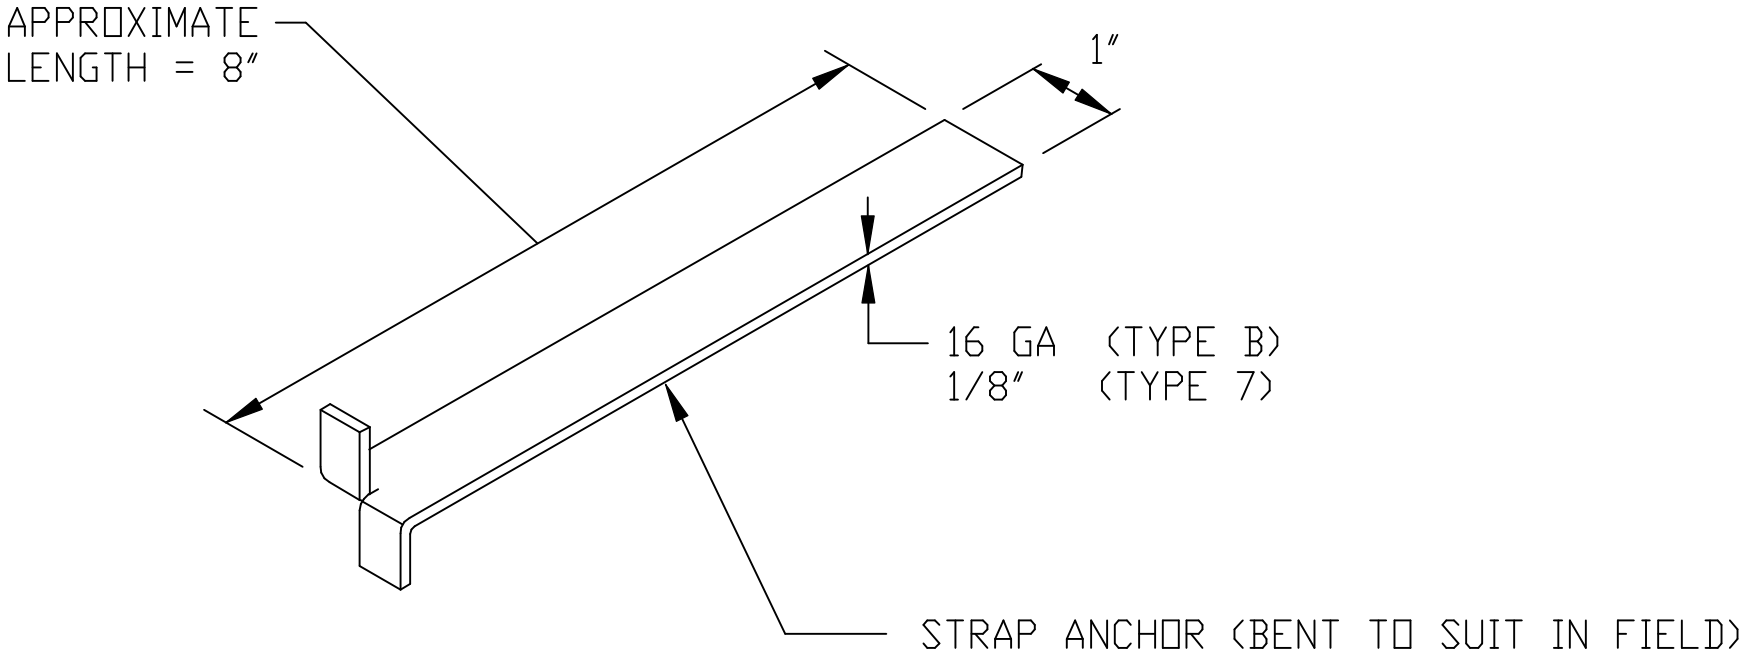

CSG002

TWO-WAY STAINLESS STEEL STRAP ANCHOR TYPE B (TYPE 7)